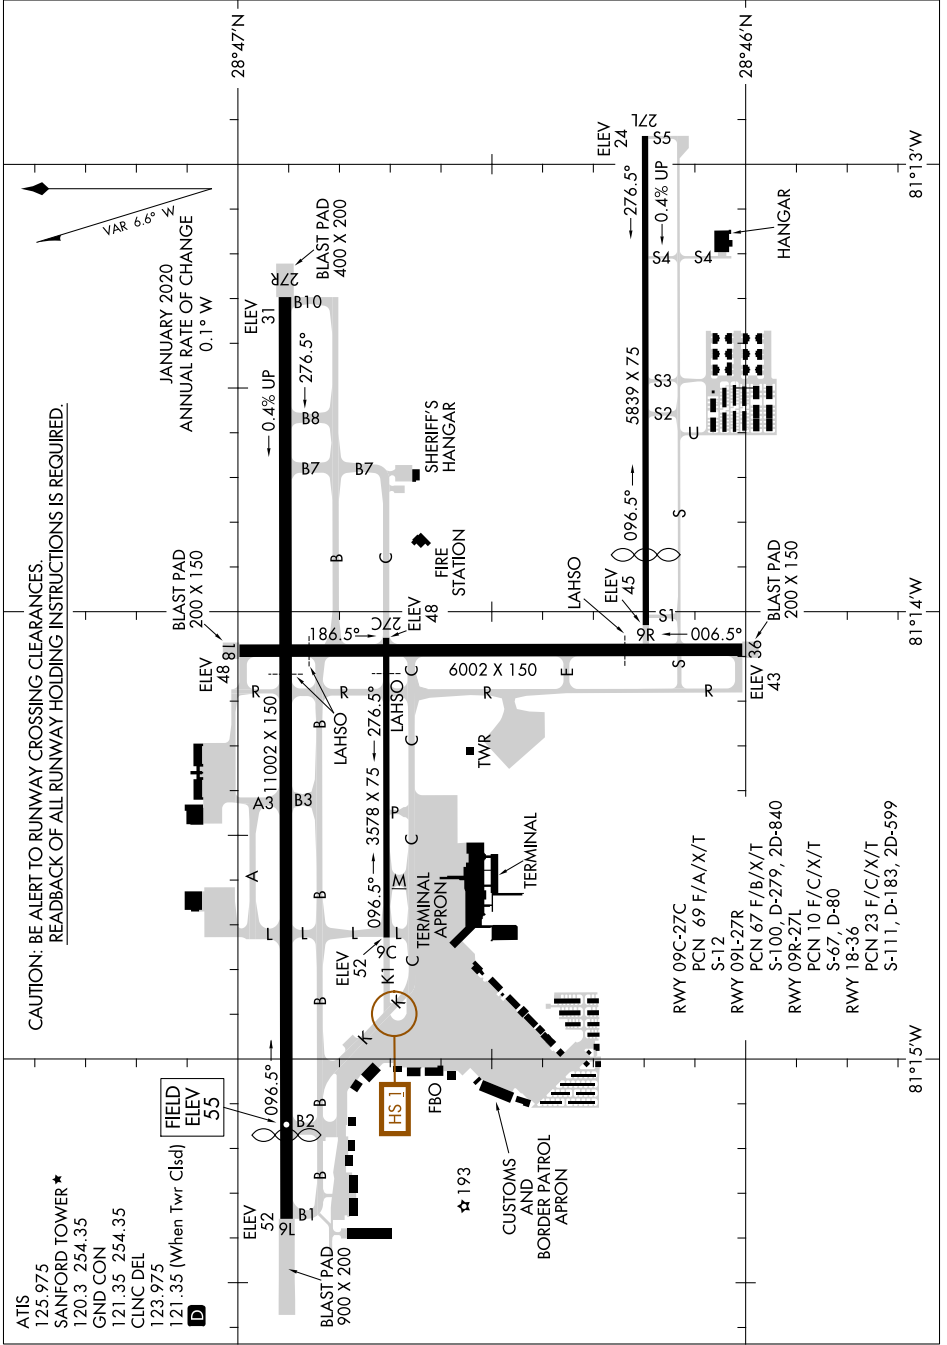

AIRPORT DIAGRAM

AL-917 (FAA)

ORLANDO SANFORD INTL (SFB)
ORLANDO, FLORIDA

SE-3, 03 DEC 2020 to 31 DEC 2020

SE-3, 03 DEC 2020 to 31 DEC 2020