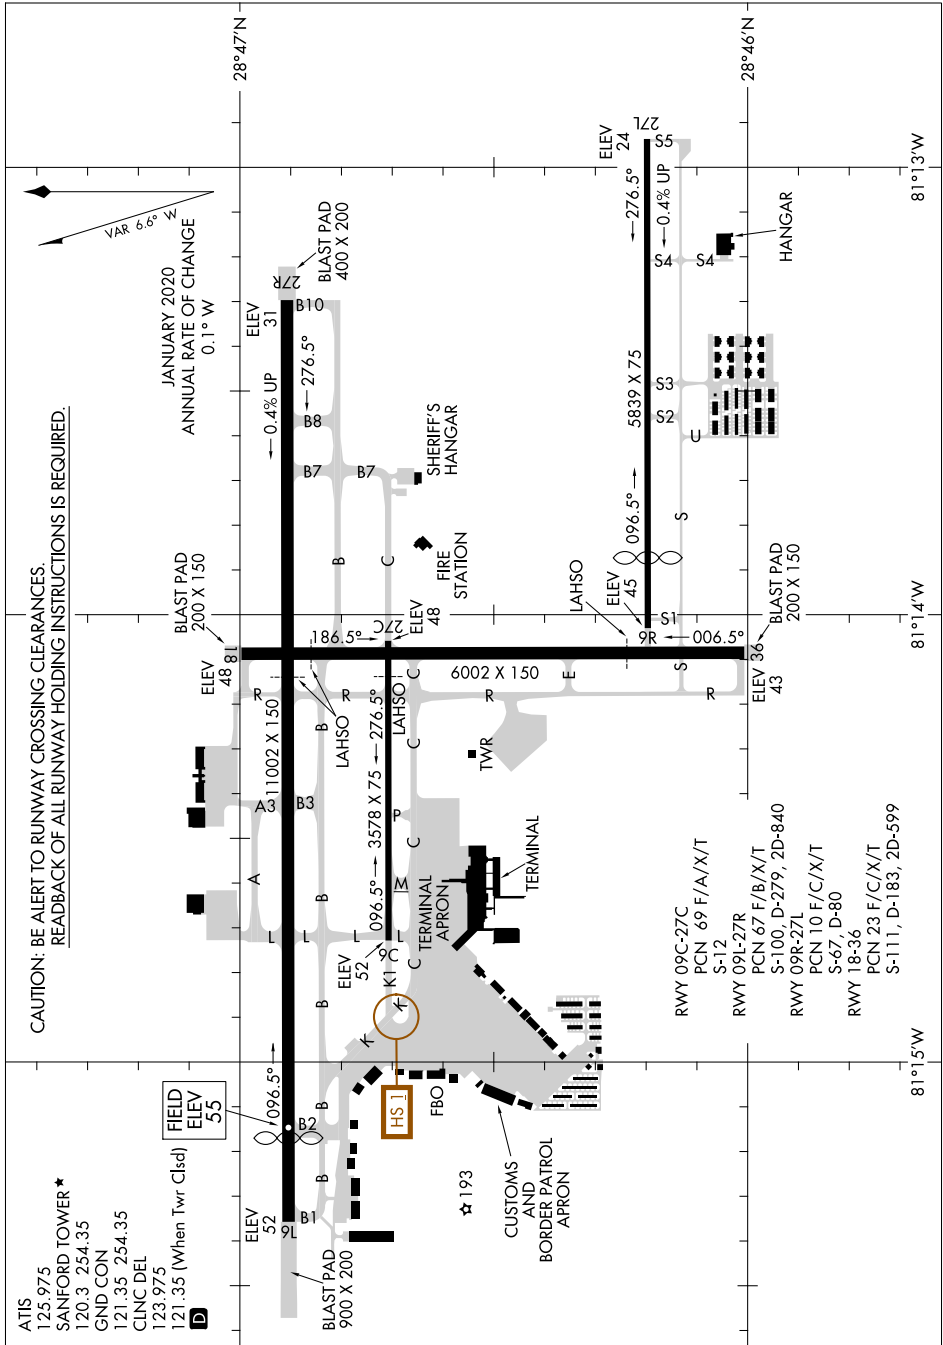

AIRPORT DIAGRAM

AL-917 (FAA)

ORLANDO SANFORD INTL (SFB)
ORLANDO, FLORIDA

SE-3, 03 DEC 2020 to 31 DEC 2020

SE-3, 03 DEC 2020 to 31 DEC 2020

AIRPORT DIAGRAM

20254

ORLANDO, FLORIDA
ORLANDO SANFORD INTL (SFB)