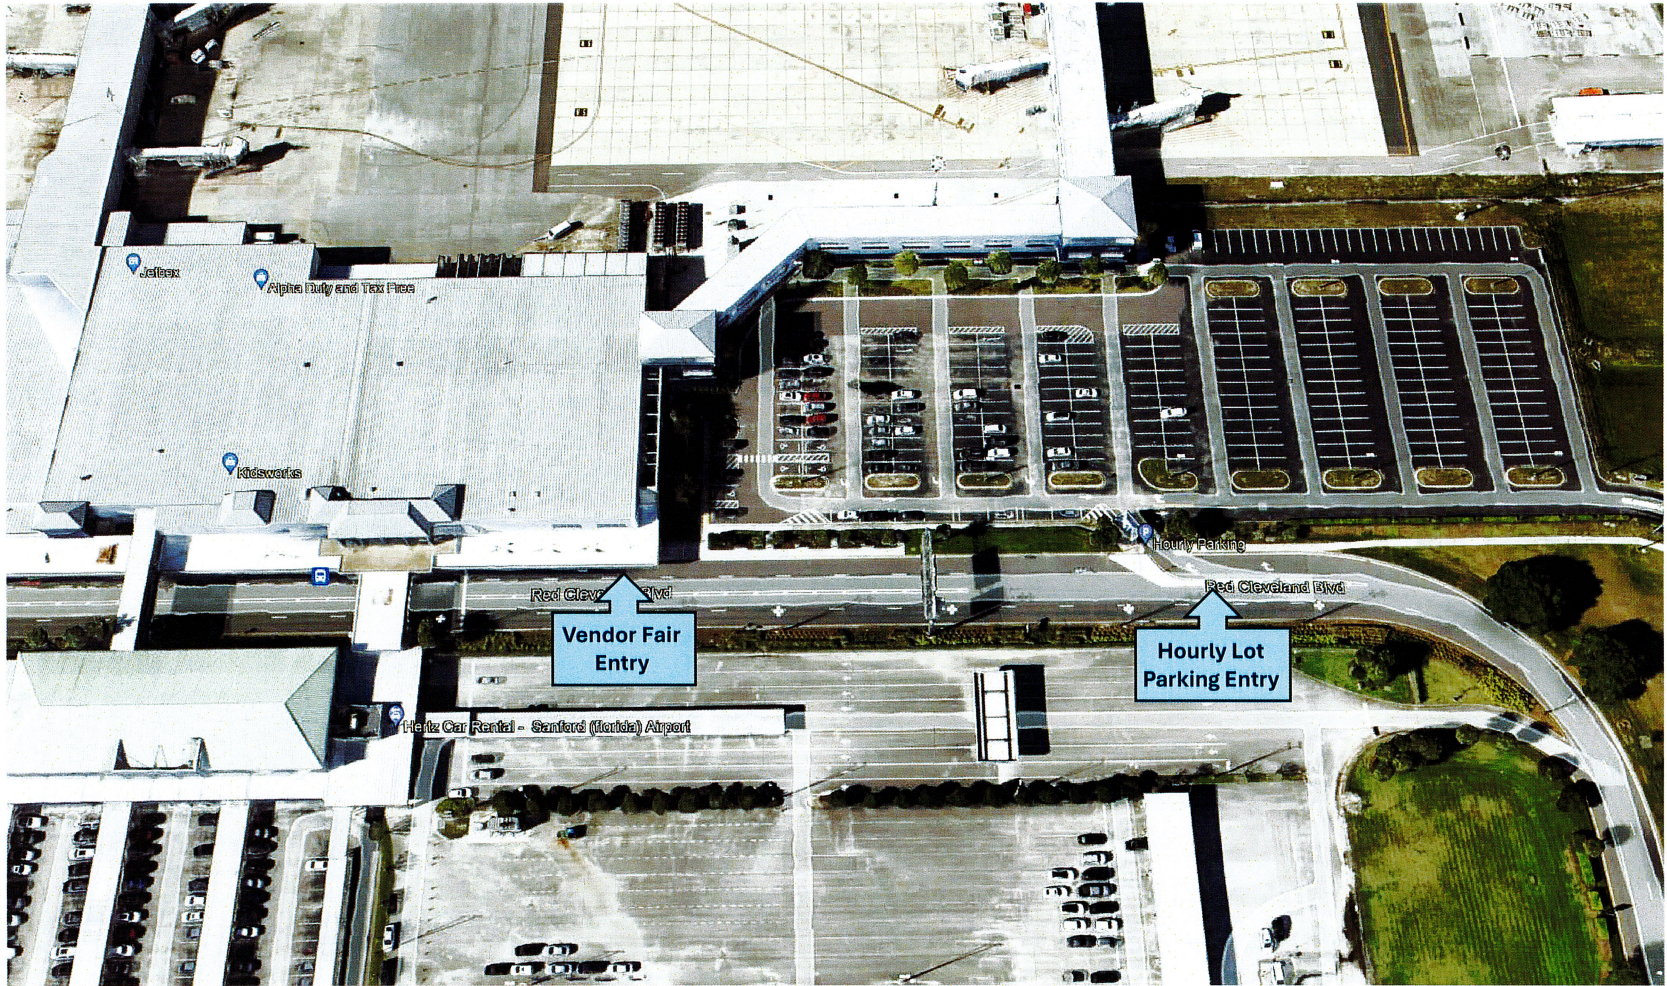

Hourly Parking Lot

East Airport Blvd.

Red Cleveland Blvd.

- 1) From Sanford Ave., turn onto eastbound Airport Blvd., proceed toward the airport.
- 2) At the intersection of Red Cleveland and Airport Blvd., Turn left toward the Terminal.
- 3) Follow signs to Hourly Parking.

- 1) From Lake Mary Blvd., turn onto Red Cleveland Blvd., proceed toward the airport.
- 2) At the intersection of Red Cleveland proceed straight toward the Terminal.
- 3) Follow signs to Hourly Parking.

Vendor Fair Entry

Hourly Lot Parking Entry

JetBlue

Alpha Duty and Taxi Plaza

Rideworks

Red Cleveland Blvd

Hourly Parking

Red Cleveland Blvd